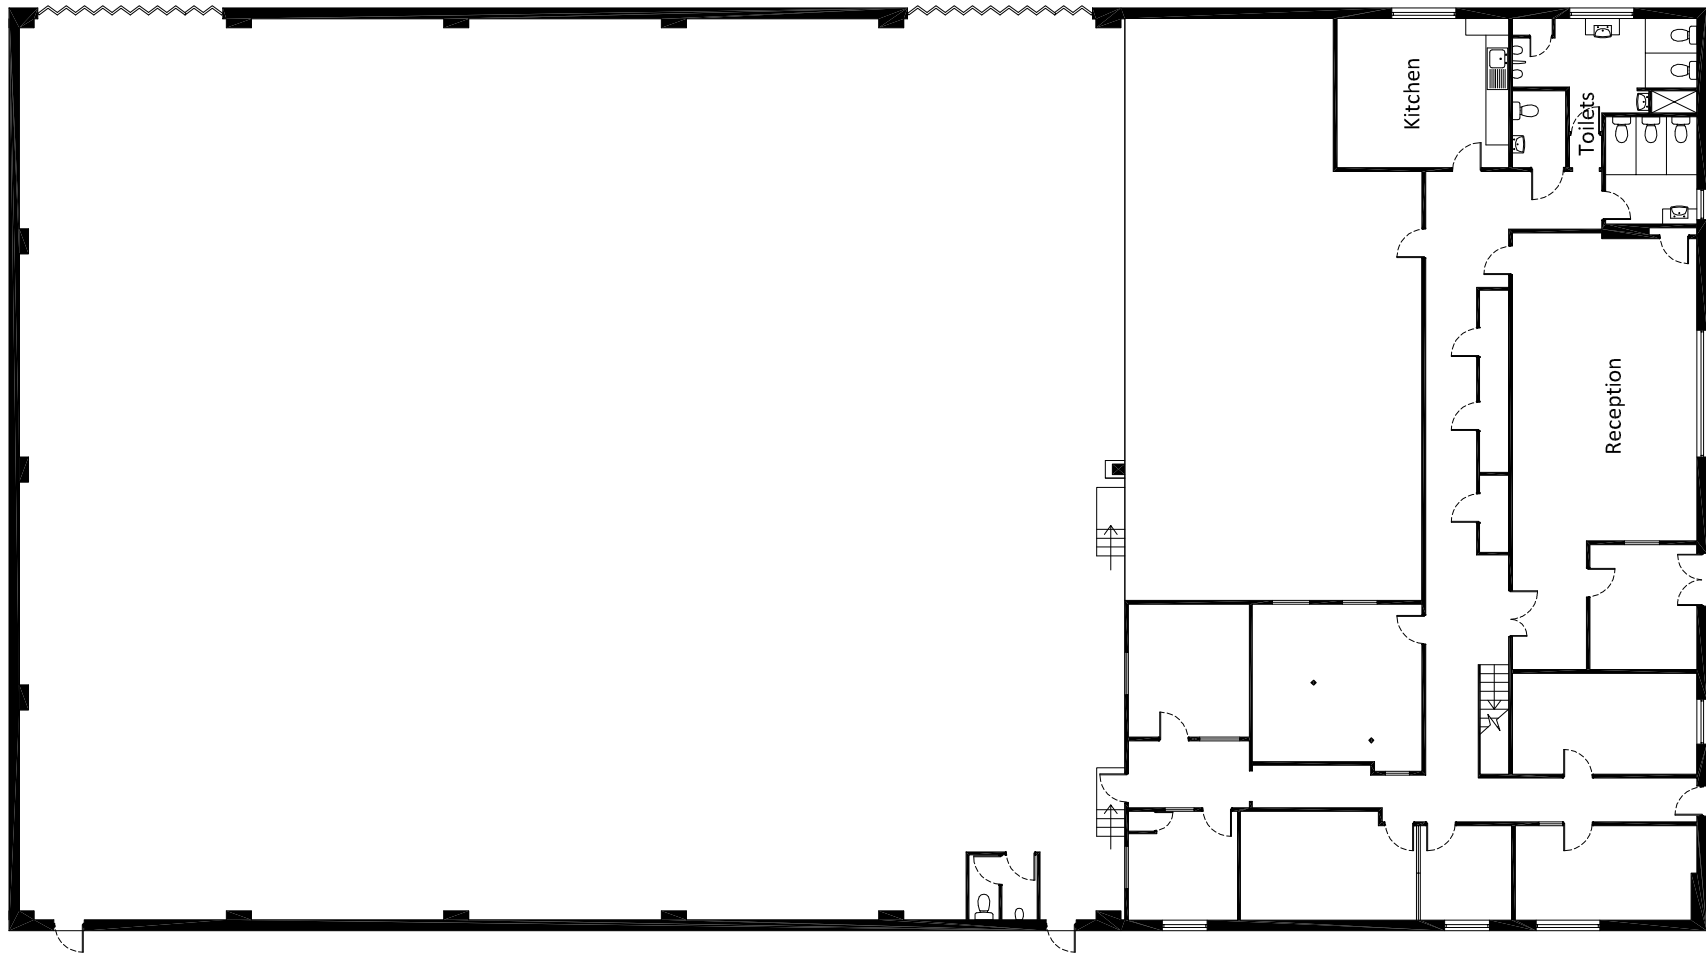

**16 Burrell Way,**  
Theford,  
Norfolk,  
IP24 3QS.

Floor Plan 1:200

GROUND FLOOR PLAN

FIRST FLOOR PLAN